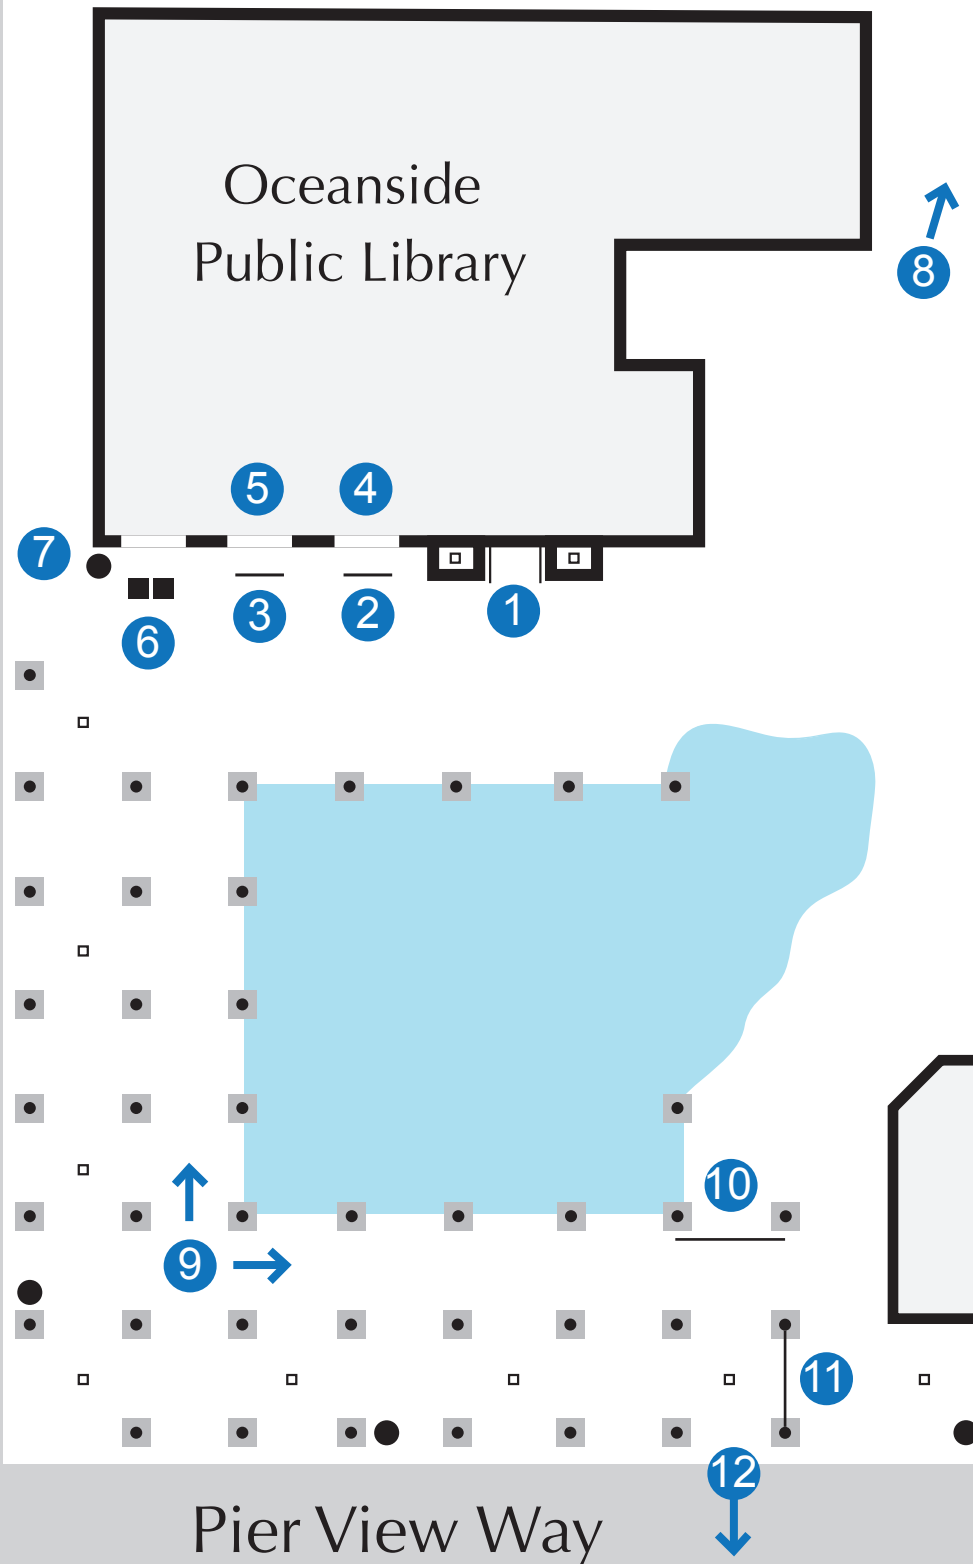

N Nevada St

Pier View Way

Mission Ave

Seagaze Dr

N Coast Hwy

Oceanside
Public Library

- 1 Library Entrance**
2 Lamp Posts
2 Railings
 - 2 Bike Rack East**
 - 3 Bike Rack West**
 - 4 Library Railing East**
 - 5 Library Railing West**
 - 6 Telephone Booths** - *Adopted* by Stefa Witt
 - 7 Phone Booth Trash Can**
 - 8 Meditation Rock**
Near Library Community Rooms
 - 9 Community Plaza**
 - 41 Palm Trees
 - 8 Lamp Posts
 - 3 Trash Cans
 - 10 Plaza Railing (angled)**
 - 11 Plaza Railing (straight)**
 - 12 Artists' Alley** - *Everybody*
(Community Squares)
- Other:**
Lamp Post/Barber Pole - *Adopted* by Emily Tyler
(West of N. Coast Hwy on Pier View Way)

Bike Rack East & West are the same
Library Railings East & West are the same

Meditation Rock

At Library Community Rooms Entrance

Phone Booth Trash Can*

*Speak to Stefa Witt to coordinate design with phone booths