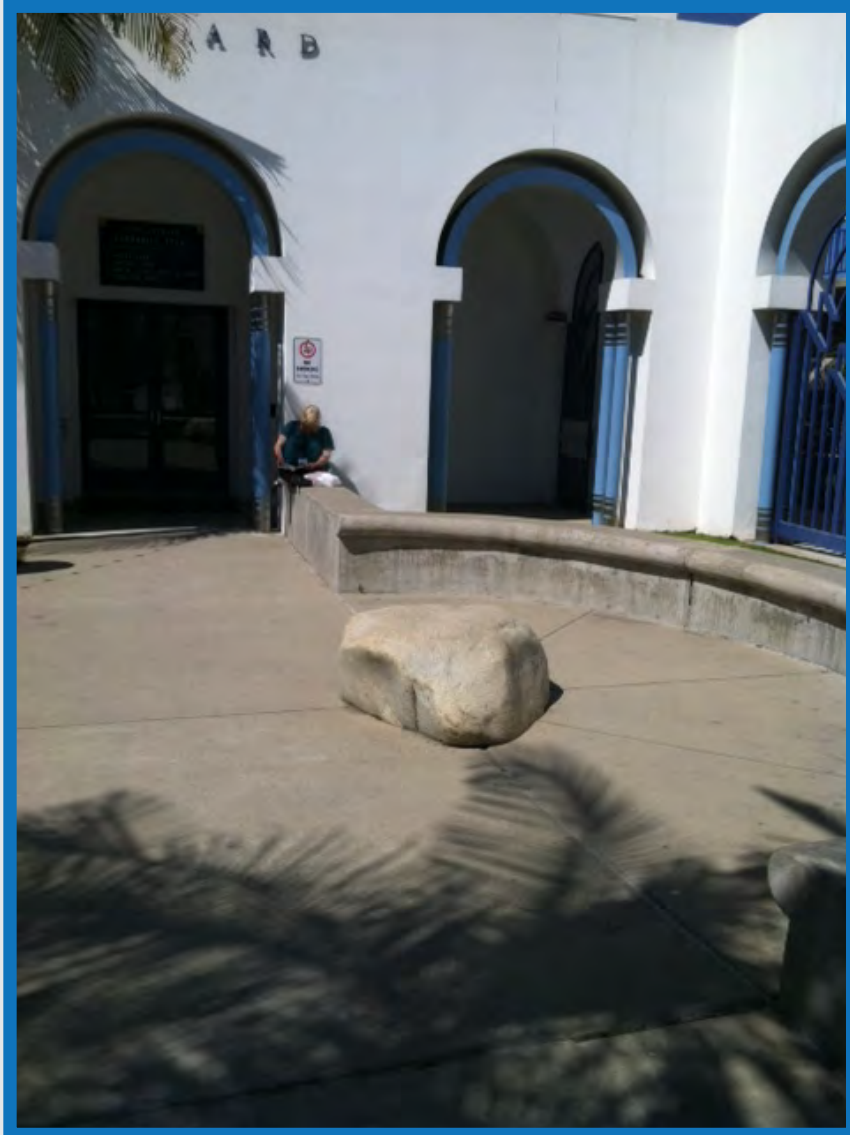

Meditation Rock

At Library Community Rooms Entrance