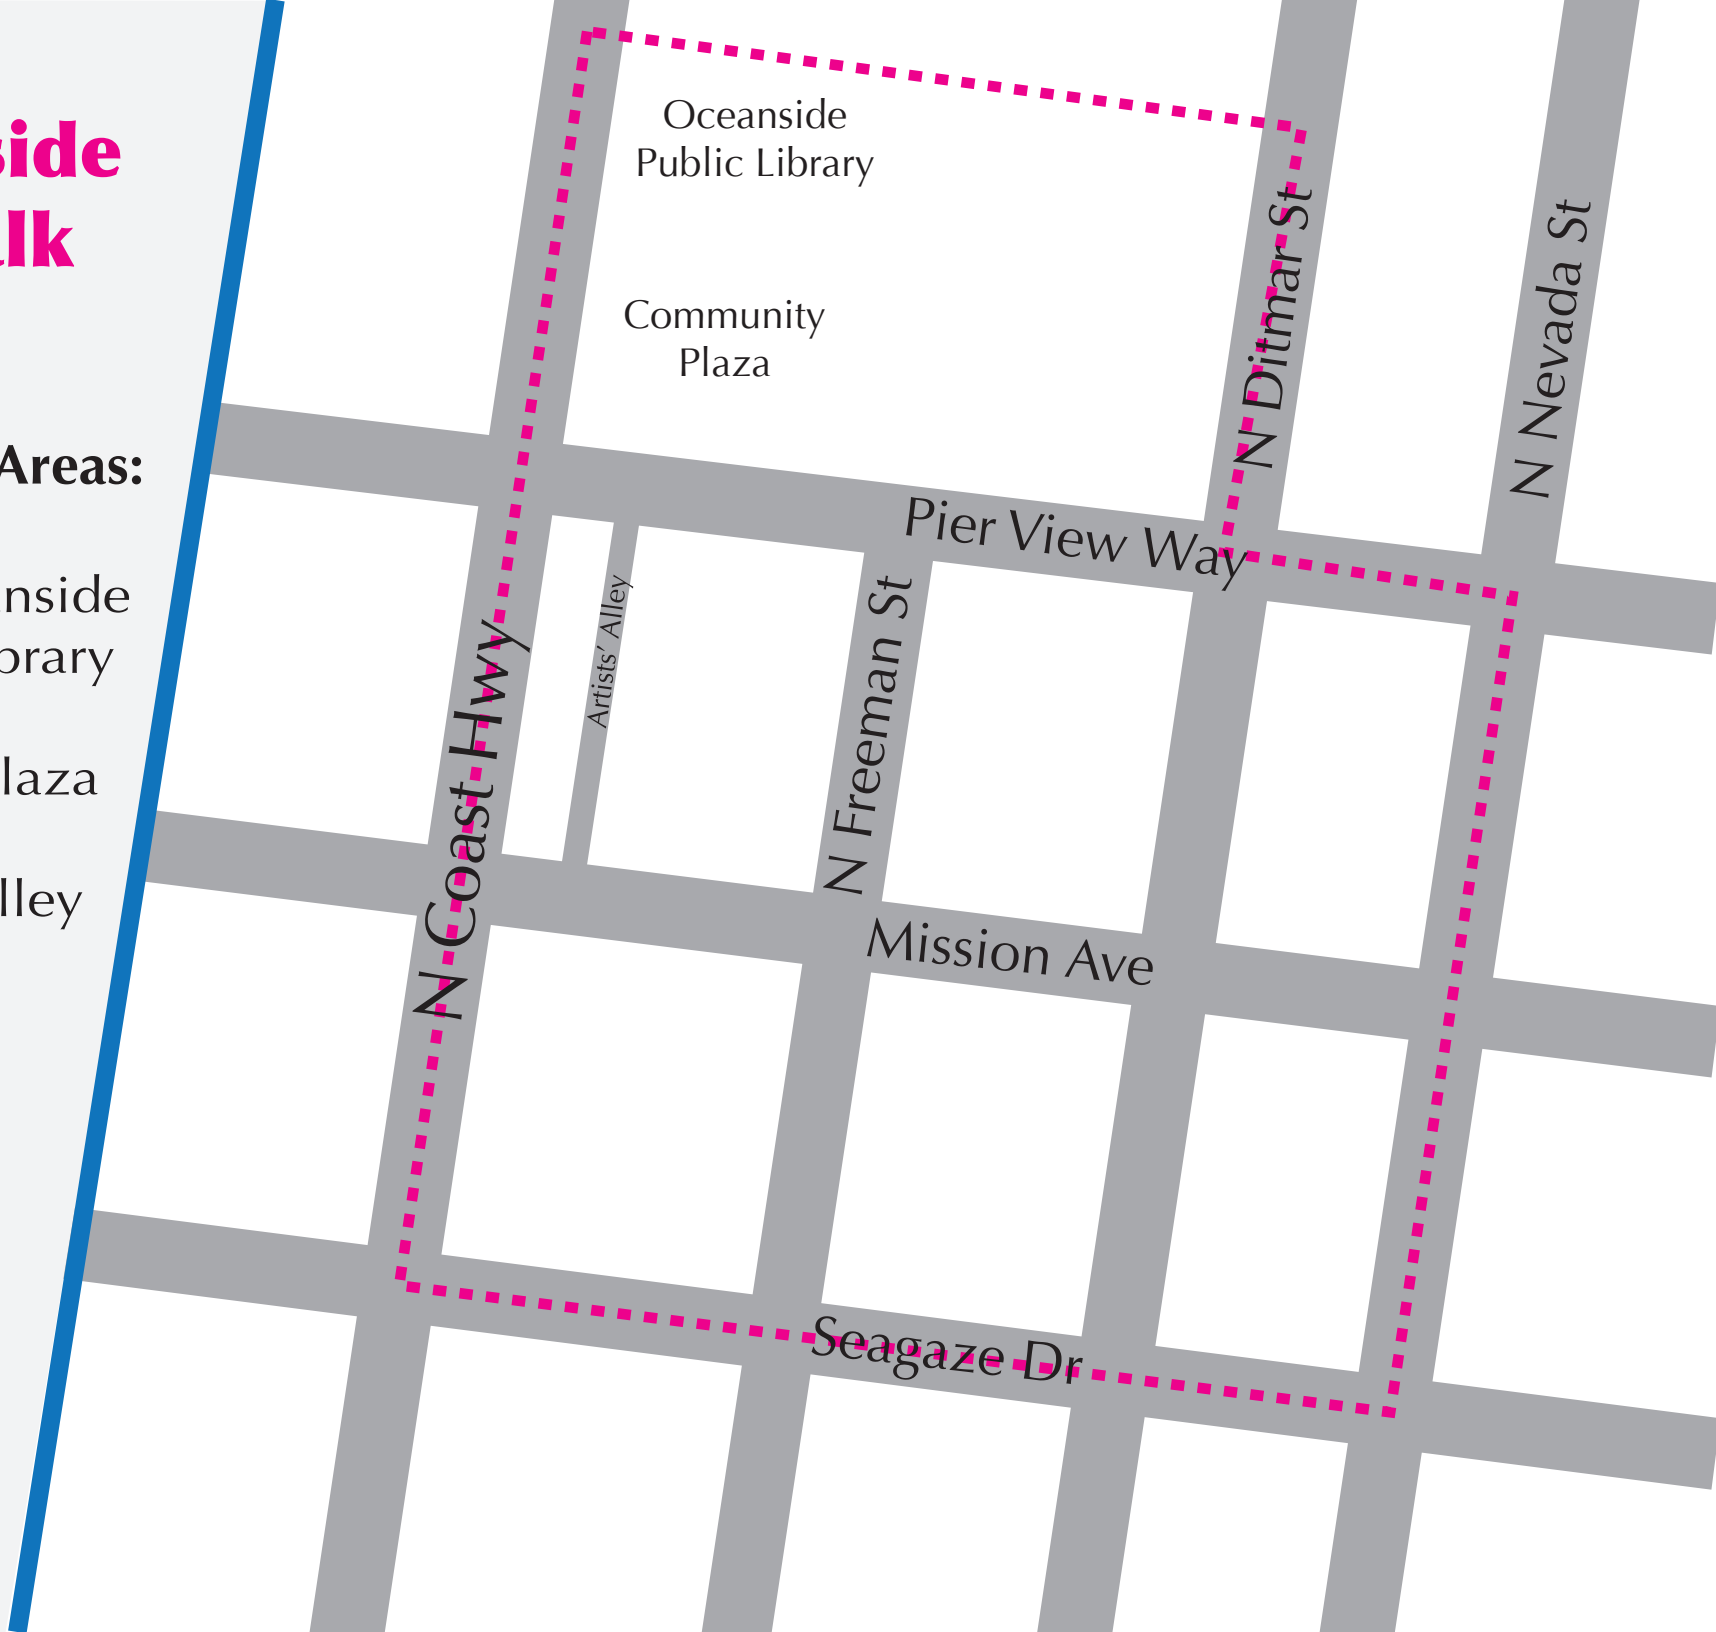

Artists can submit yarn squares of any size (knit, crochet, macramé) at a designated drop off location now until July 28th to be included in the mass yarn bombing of Artists Alley for the first official O'side Arts Walk on Friday, August 1st! There is no limit on how many yarn squares one can submit. Drop-off locations are: The Hill Street Country Club Gallery, The Civic Center Branch of the Oceanside Public Library and the Oceanside Museum of Art.

Community Plaza

Artists' Alley

Oceanside Public Library

Community Plaza

N Coast Hwy

Artists' Alley

N Freeman St

N Ditmar St

N Nevada St

Pier View Way

Mission Ave

Seagaze Dr

N Coast Hwy

Oceanside
Public Library

- 1 Library Entrance**
2 Lamp Posts
2 Railings
 - 2 Bike Rack East**
 - 3 Bike Rack West**
 - 4 Library Railing East**
 - 5 Library Railing West**
 - 6 Telephone Booths** - *Adopted* by Stefa Witt
 - 7 Phone Booth Trash Can**
 - 8 Meditation Rock**
Near Library Community Rooms
 - 9 Community Plaza**
 - 41 Palm Trees
 - 8 Lamp Posts
 - 3 Trash Cans
 - 10 Plaza Railing (angled)**
 - 11 Plaza Railing (straight)**
 - 12 Artists' Alley** - *Everybody*
(Community Squares)
- Other:**
Lamp Post/Barber Pole - *Adopted* by Emily Tyler
(West of N. Coast Hwy on Pier View Way)