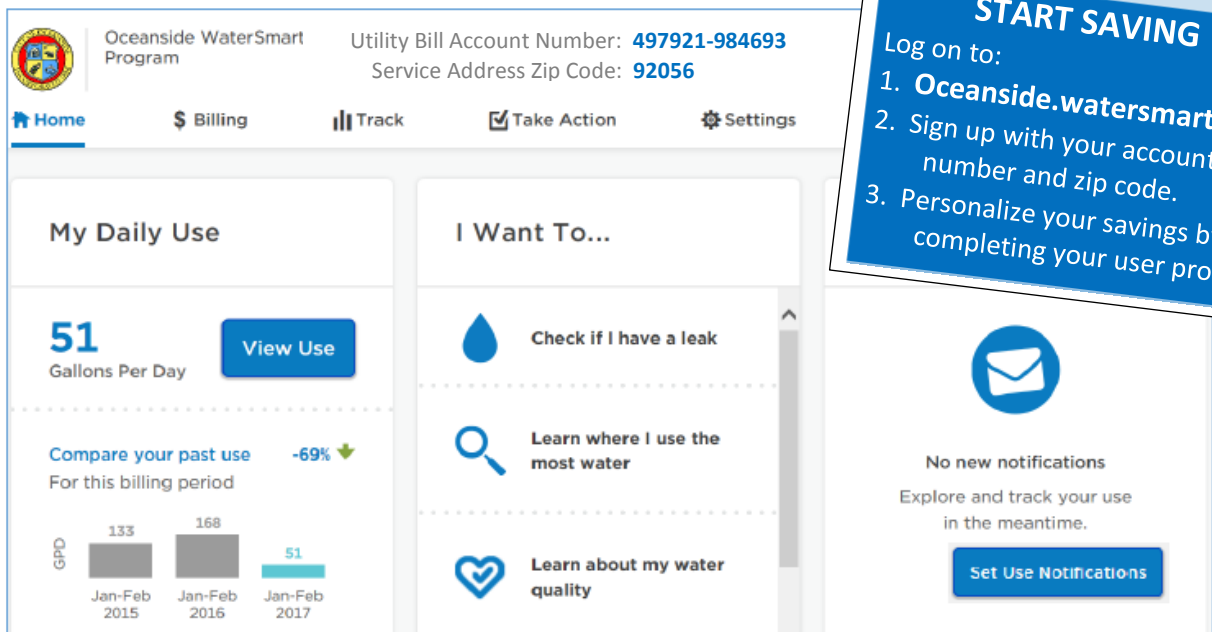

CITY OF OCEANSIDE

WATER UTILITIES

There's Something New on the WaterSmart Customer Portal!

Your Personalized Customer Dashboard

- See your daily water use in **gallons per day (GPD)**
- **Track** your water use trends by month and by year
- Find out how your water use **compares** to households similar in size and characteristic
- Sign up to get **notifications** by email and by text
- Select from a list of options with the **"I Want To..."** section

Three steps to

START SAVING

Log on to:

1. Oceanside.watersmart.com
2. Sign up with your account number and zip code.
3. Personalize your savings by completing your user profile.