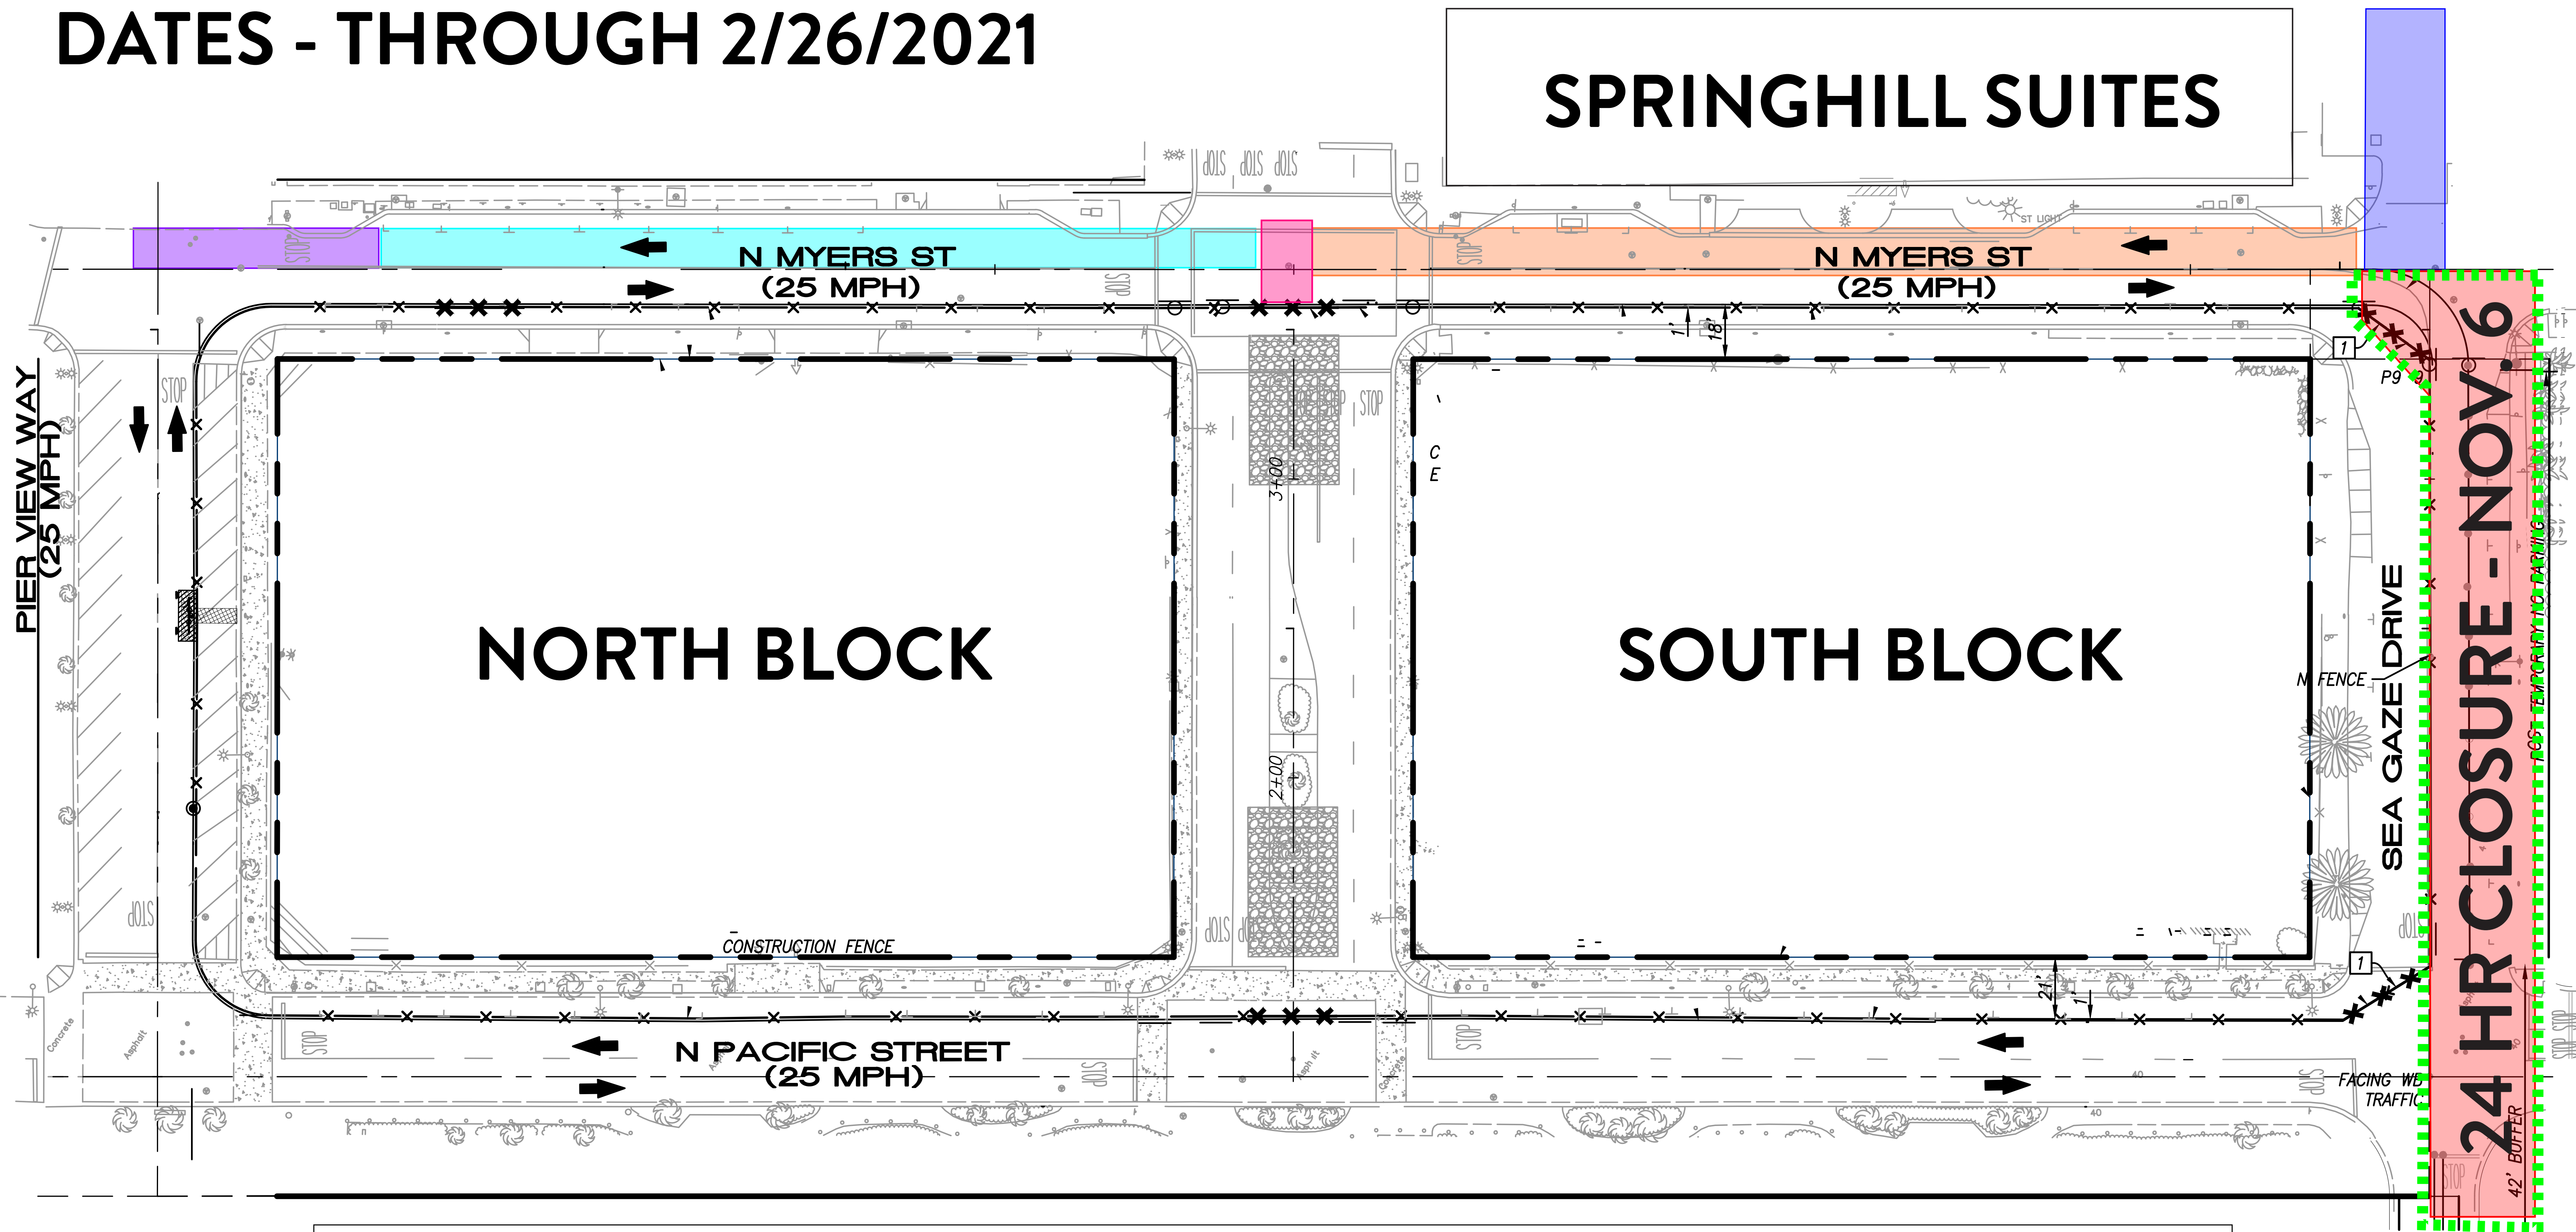

DOWNTOWN ROAD CLOSURES DATES - THROUGH 2/26/2021

	24 Hr closure - Oct 13 - Nov 6		Day closure - Dec 30 - Jan 28		Day closure - Jan 29 - Feb 26
	Day closure - Nov 09 - Dec 29		Day closure - Dec 30 - Jan 28		
	Day closure - Nov 09 - Dec 29		Day closure - Jan 29 - Feb 26		