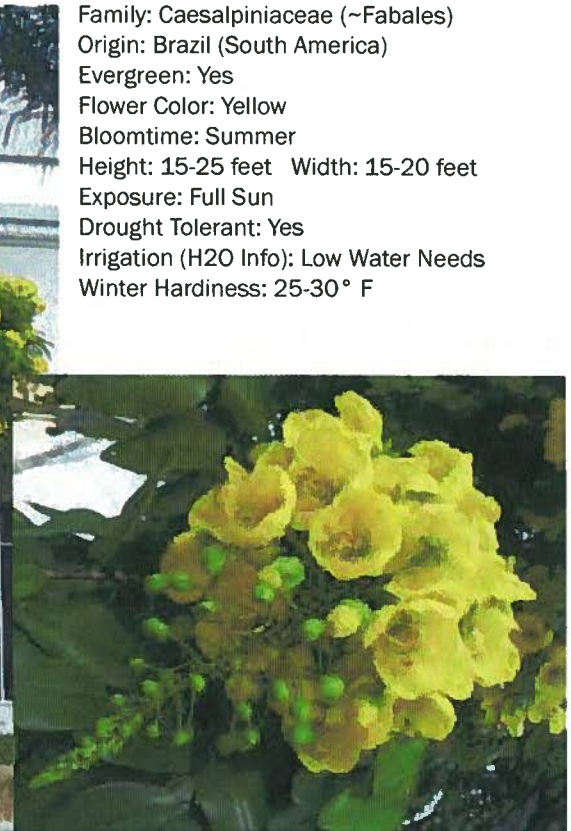

## Cassia leptophylla - Gold Medallion Tree

Photo 1

Photo 2

Family: Caesalpiniaceae (~Fabales)  
Origin: Brazil (South America)  
Evergreen: Yes  
Flower Color: Yellow  
Bloomtime: Summer  
Height: 15-25 feet Width: 15-20 feet  
Exposure: Full Sun  
Drought Tolerant: Yes  
Irrigation (H2O Info): Low Water Needs  
Winter Hardiness: 25-30° F

*Cassia leptophylla* (Gold Medallion Tree) - A broad semi-evergreen tree 20 to 25 feet tall that has reddish-brown bark with low branches that are somewhat pendulous towards the tips with 1 foot long compound leaves of 9 to 20 pairs of opposite 1-2 inch long linear leaflets that are deep glossy green on their upper surface and dull green below. In early to mid-summer terminal clusters of 2 to 3 inch wide deep yellow flowers appear, with scattered blooming later. The flowers are followed by 1 to 2 foot long bean-like pods that are square in cross section. Plant in full sun in a fairly well-drained soil and give occasional to little irrigation. Hardy to about 25 degrees F and tolerant to short duration freezes a bit lower. This is the most common and reliable of the Cassias in southern California – it was first planted in the Los Angeles County Arboretum in 1958 and has become increasingly popular over time. It can be a little fussy in heavy soils that are over irrigated but in general it has been a very reliable tree in Southern California landscapes. Though many of the plants previously known as Cassia are now in the genus *Senna*, this species from southeastern Brazil is still in the genus *Cassia*. The name *Cassia* is from the ancient Greek ‘Kassia’, a name for the biblical kassian plants that provided senna leaves and pods for medicinal use. The specific epithet is from the Greek words ‘leptos’ meaning “thin”, “slender”, “delicate” or “narrow”, and ‘phyllon’ meaning “leaf” in reference to the narrow leaflets of this species.